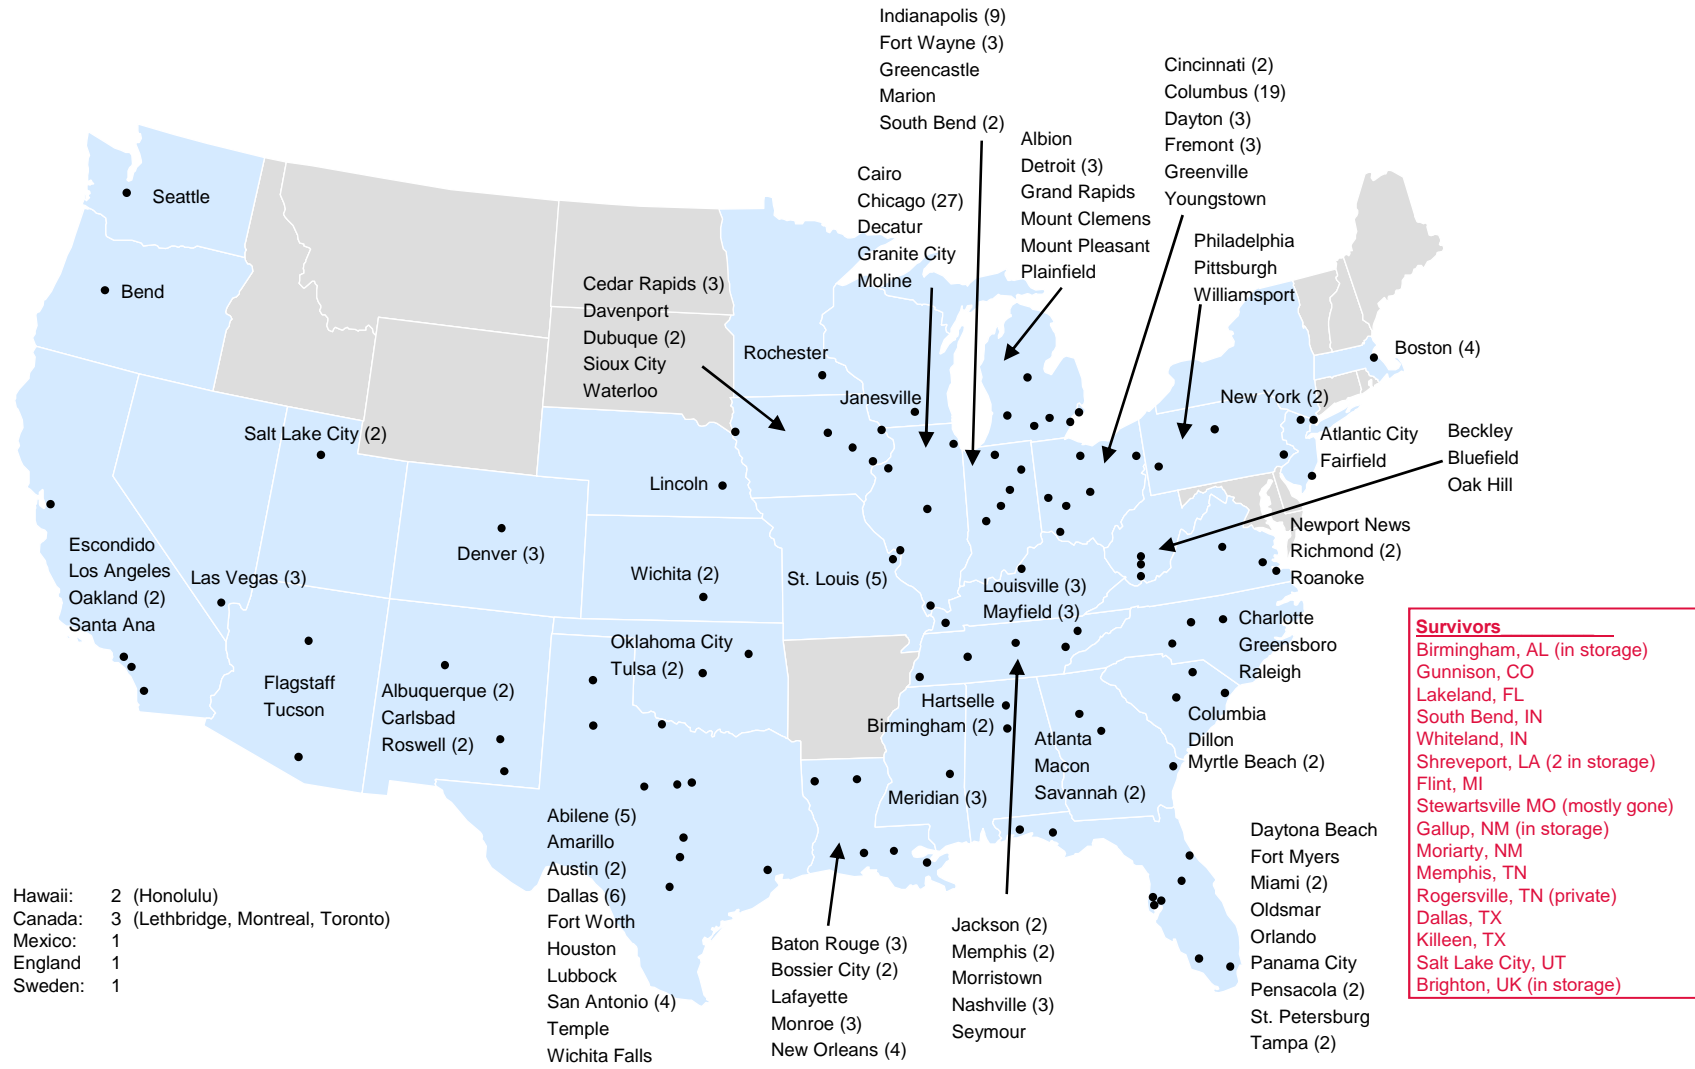

# Roto-Sphere Distribution (1960-1971)

• Locations where Roto-Spheres were shipped (or installed, if known). They may have been installed in other nearby cities. Multiples shipped to the same city are indicated in parentheses.